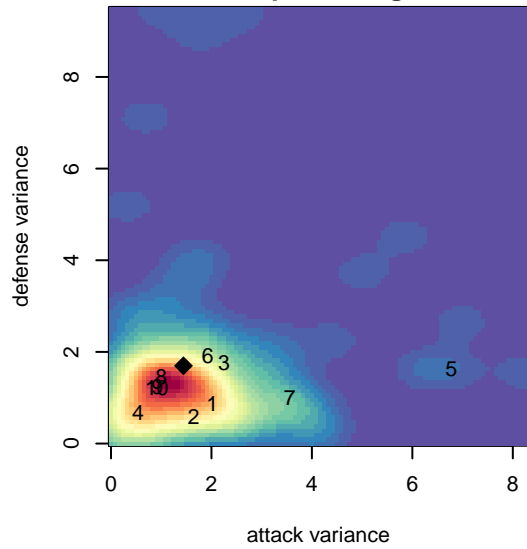

Eastside FC Red G99

Eastside FC
 Preston, WA
 G99 total strength=1701
 attack=25.37 defense=20.29
 fall league = RCL G99 Div 2

alt names used:
 EASTSIDE FC EFC G99 RED (WA)
 Eastside FC G99 Red
 Eastside FC G99 Red (WA)
 EASTSIDE FC G99 RED (WA)
 Eastside FC G99 Red

Venues played:
 2017 Nike Crossfire Challenge Super Group U'
 2017 RCL G99 Div 2
 2017 Timbers Winter Showcase 1999 FWRL U
 2017 FWRL NW G99
 2017 WYS Presidents Cup G99 Division 1

Eastside FC Red G99
 Dots are actual minus expected GF (blue circles) and GA (red triangles).
 Blue line is smoothed change in attack strength. Red is smoothed change in defense strength.

**attack and defense variance (black dot)
relative to other teams
and top 10 in region**

**attack and defense rating
relative to others at age
and all opponents in last 13 months**

Performance relative to 13 month average