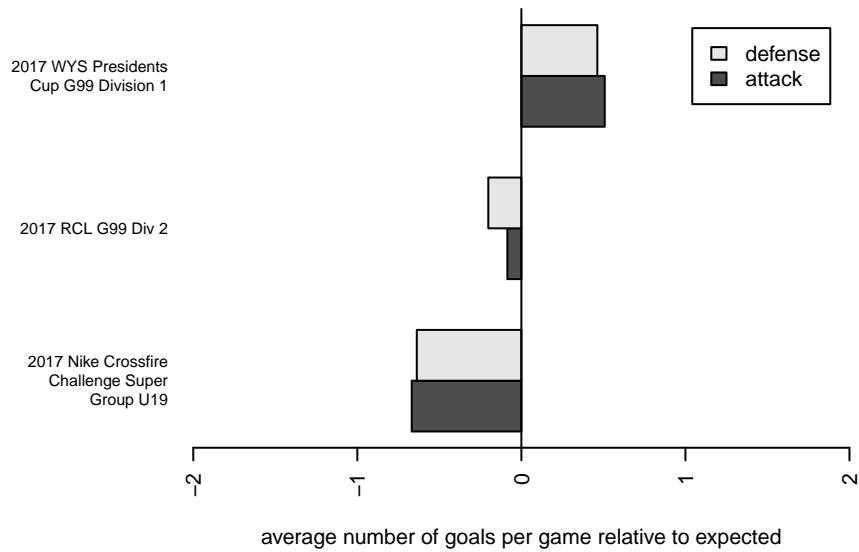

Eastside FC Red G99

Eastside FC
 Preston, WA
 G99 total strength=1701
 attack=25.37 defense=20.29
 fall league = RCL G99 Div 2

alt names used:
 EASTSIDE FC EFC G99 RED (WA)
 Eastside FC G99 Red
 Eastside FC G99 Red (WA)
 EASTSIDE FC G99 RED (WA)
 Eastside FC G99 Red

Venues played:
 2017 Nike Crossfire Challenge Super Group U'
 2017 RCL G99 Div 2
 2017 Timbers Winter Showcase 1999 FWRL U
 2017 FWRL NW G99
 2017 WYS Presidents Cup G99 Division 1

Eastside FC Red G99
 Dots are actual minus expected GF (blue circles) and GA (red triangles).
 Blue line is smoothed change in attack strength. Red is smoothed change in defense strength.

**attack and defense variance (black dot)
relative to other teams
and top 10 in region**

**attack and defense rating
relative to others at age
and all opponents in last 13 months**

Performance relative to 13 month average