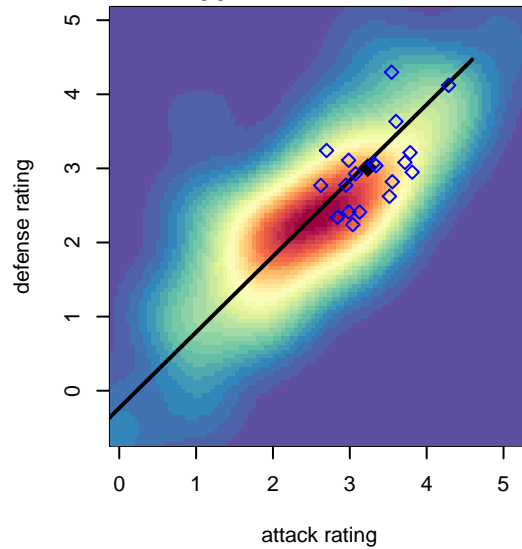

Eastside FC Red G99

Eastside FC
 Preston, WA
 G99 total strength=1701
 attack=25.37 defense=20.29
 fall league = RCL G99 Div 2

alt names used:
 EASTSIDE FC EFC G99 RED (WA)
 Eastside FC G99 Red
 Eastside FC G99 Red (WA)
 EASTSIDE FC G99 RED (WA)
 Eastside FC G99 Red

Venues played:
 2017 Nike Crossfire Challenge Super Group U'
 2017 RCL G99 Div 2
 2017 Timbers Winter Showcase 1999 FWRL U
 2017 FWRL NW G99
 2017 WYS Presidents Cup G99 Division 1

Eastside FC Red G99
 Dots are actual minus expected GF (blue circles) and GA (red triangles).
 Blue line is smoothed change in attack strength. Red is smoothed change in defense strength.

**attack and defense variance (black dot)
relative to other teams
and top 10 in region**

**attack and defense rating
relative to others at age
and all opponents in last 13 months**

Performance relative to 13 month average