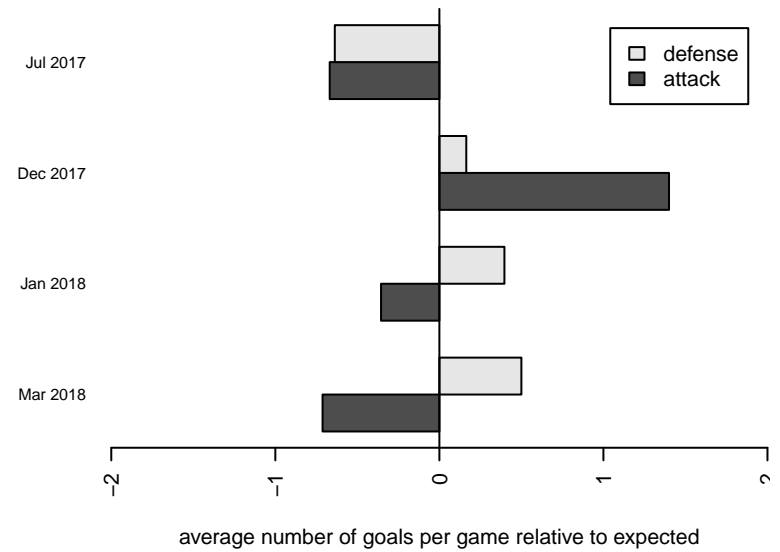

Performance relative to 13 month average