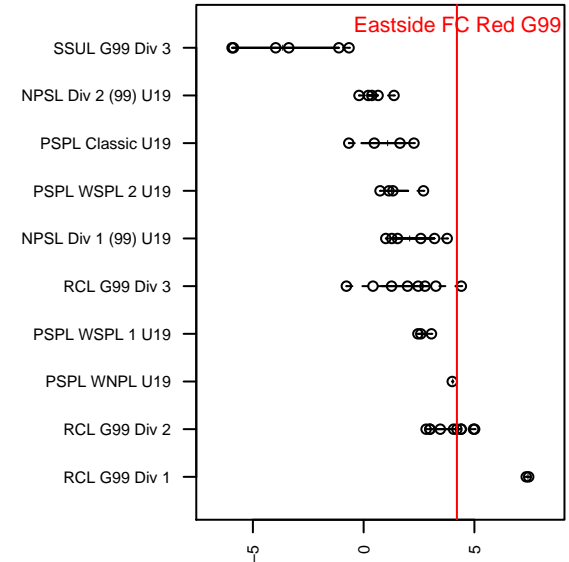

Eastside FC Red G99

Eastside FC
 Preston, WA
 G99 total strength=1701
 attack=25.37 defense=20.29
 fall league = RCL G99 Div 2

alt names used:
 EASTSIDE FC EFC G99 RED (WA)
 Eastside FC G99 Red
 Eastside FC G99 Red (WA)
 EASTSIDE FC G99 RED (WA)
 Eastside FC G99 Red

Venues played:
 2017 Nike Crossfire Challenge Super Group U'
 2017 RCL G99 Div 2
 2017 Timbers Winter Showcase 1999 FWRL U
 2017 FWRL NW G99
 2017 WYS Presidents Cup G99 Division 1

Eastside FC Red G99
 Dots are actual minus expected GF (blue circles) and GA (red triangles).
 Blue line is smoothed change in attack strength. Red is smoothed change in defense strength.

**attack and defense variance (black dot)
relative to other teams
and top 10 in region**

**attack and defense rating
relative to others at age
and all opponents in last 13 months**

Performance relative to 13 month average