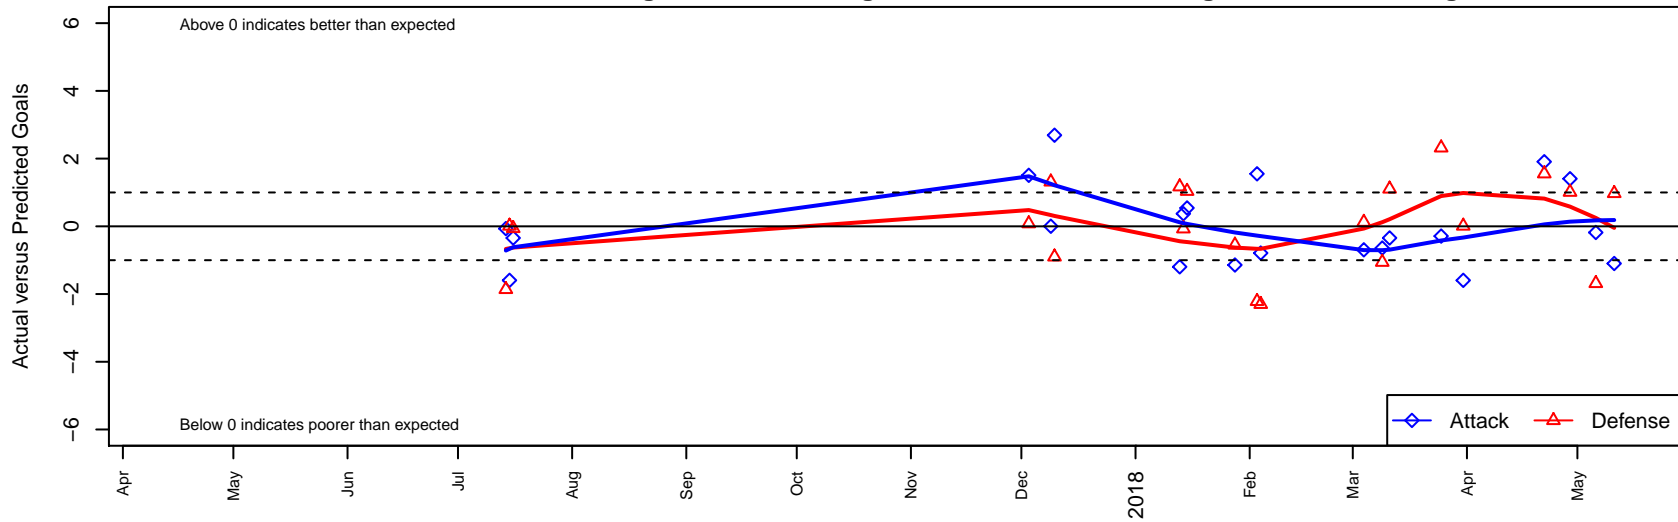

Eastside FC Red G99

Eastside FC
 Preston, WA
 G99 total strength=1701
 attack=25.37 defense=20.29
 fall league = RCL G99 Div 2

alt names used:
 EASTSIDE FC EFC G99 RED (WA)
 Eastside FC G99 Red
 Eastside FC G99 Red (WA)
 EASTSIDE FC G99 RED (WA)
 Eastside FC G99 Red

Venues played:
 2017 Nike Crossfire Challenge Super Group U'
 2017 RCL G99 Div 2
 2017 Timbers Winter Showcase 1999 FWRL U
 2017 FWRL NW G99
 2017 WYS Presidents Cup G99 Division 1

Eastside FC Red G99
 Dots are actual minus expected GF (blue circles) and GA (red triangles).
 Blue line is smoothed change in attack strength. Red is smoothed change in defense strength.

**attack and defense variance (black dot)
relative to other teams
and top 10 in region**

**attack and defense rating
relative to others at age
and all opponents in last 13 months**

Performance relative to 13 month average